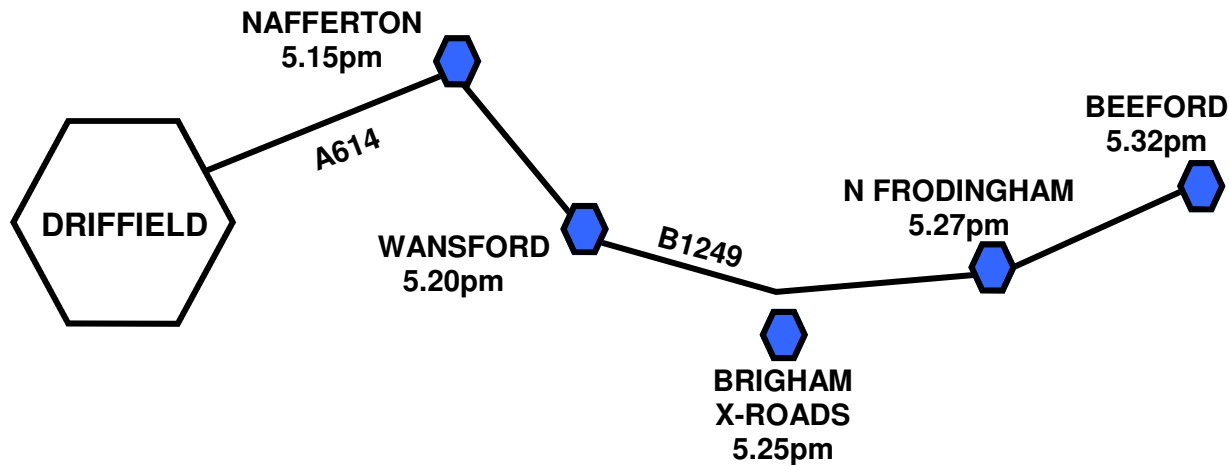

# TWILIGHT BUS SERVICE BLUE ROUTE

*The BLUE ROUTE  
operates on Monday, Tuesday &  
Thursday evenings throughout  
each school year*

**Bus King 270** departs at 5.00pm

**Departs from:**

Rear of Driffield Leisure Centre

**Stops at:**

Driffield (George St) at 5.10pm

Nafferton (school) at 5.15pm

Wansford at 5.20pm

Brigham Crossroads at 5.25pm (Students for Foston & Kelk can be collected from here)

North Frodingham at 5.27pm

Beeford at 5.32pm

**Tickets:**

Collect a book of blue tickets from the LRC.

Fill in your destination (nearest village), the date you are travelling, your year group and the activity you attended.

Give a completed ticket to the bus driver each time you travel.

**KEY:**

BUS STOPS IN VILLAGE

BUS STOPS ON MAIN ROAD -  
STUDENTS WALK / PARENTS  
COLLECT

***Students without a valid ticket will not be able to travel.***

***Tickets are only valid for the routes and times advertised***