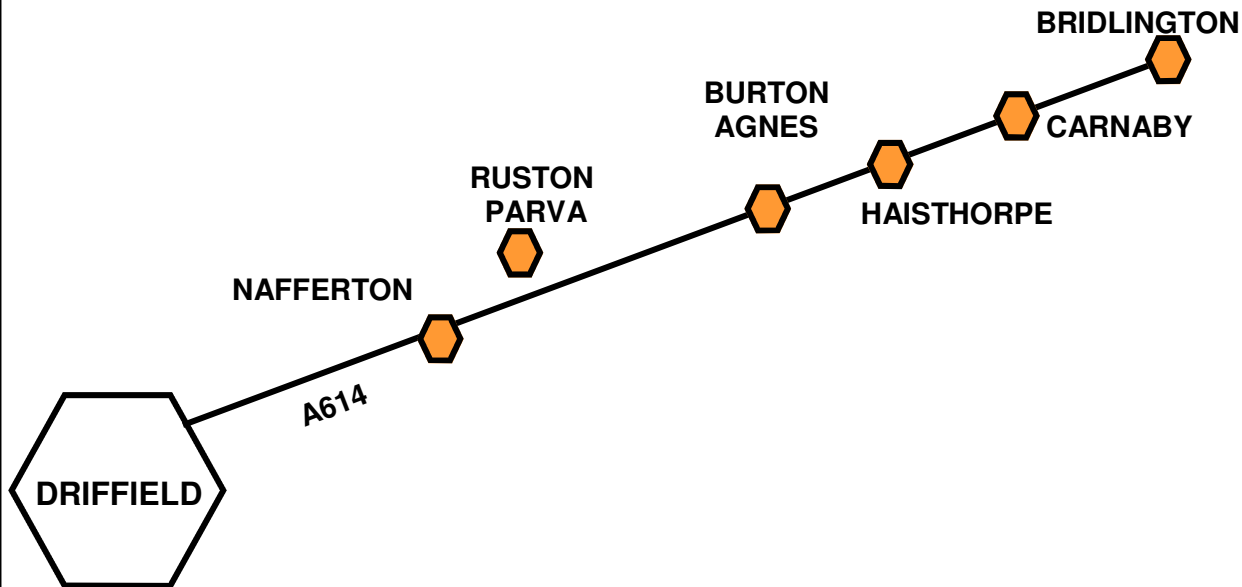

# TWILIGHT BUS SERVICE ORANGE ROUTE

*The ORANGE ROUTE  
operates on Monday, Tuesday &  
Thursday evenings throughout  
each school year*

**KEY:**

— [orange hexagon] — BUS STOPS IN VILLAGE

— [white hexagon] — BUS STOPS ON MAIN ROAD -  
STUDENTS WALK / PARENTS  
COLLECT

**EYMS Bus 121 departs at 4.35pm**

**EYMS Bus 46 departs at 5.15pm**

(Students also have the option to travel on the  
EYMS 121 service departing at 5.35pm)

**Departs from:**

Bus stop on the opposite side of Bridlington  
Road from the school

**Stops at:**

Nafferton (top)  
Burton Agnes (Blue Bell Inn)  
Haisthorpe  
Carnaby  
Bridlington

**Tickets:**

Collect a book of orange tickets from the LRC.  
Fill in your destination (nearest village), the  
date you are travelling, your year group and the  
activity you attended.