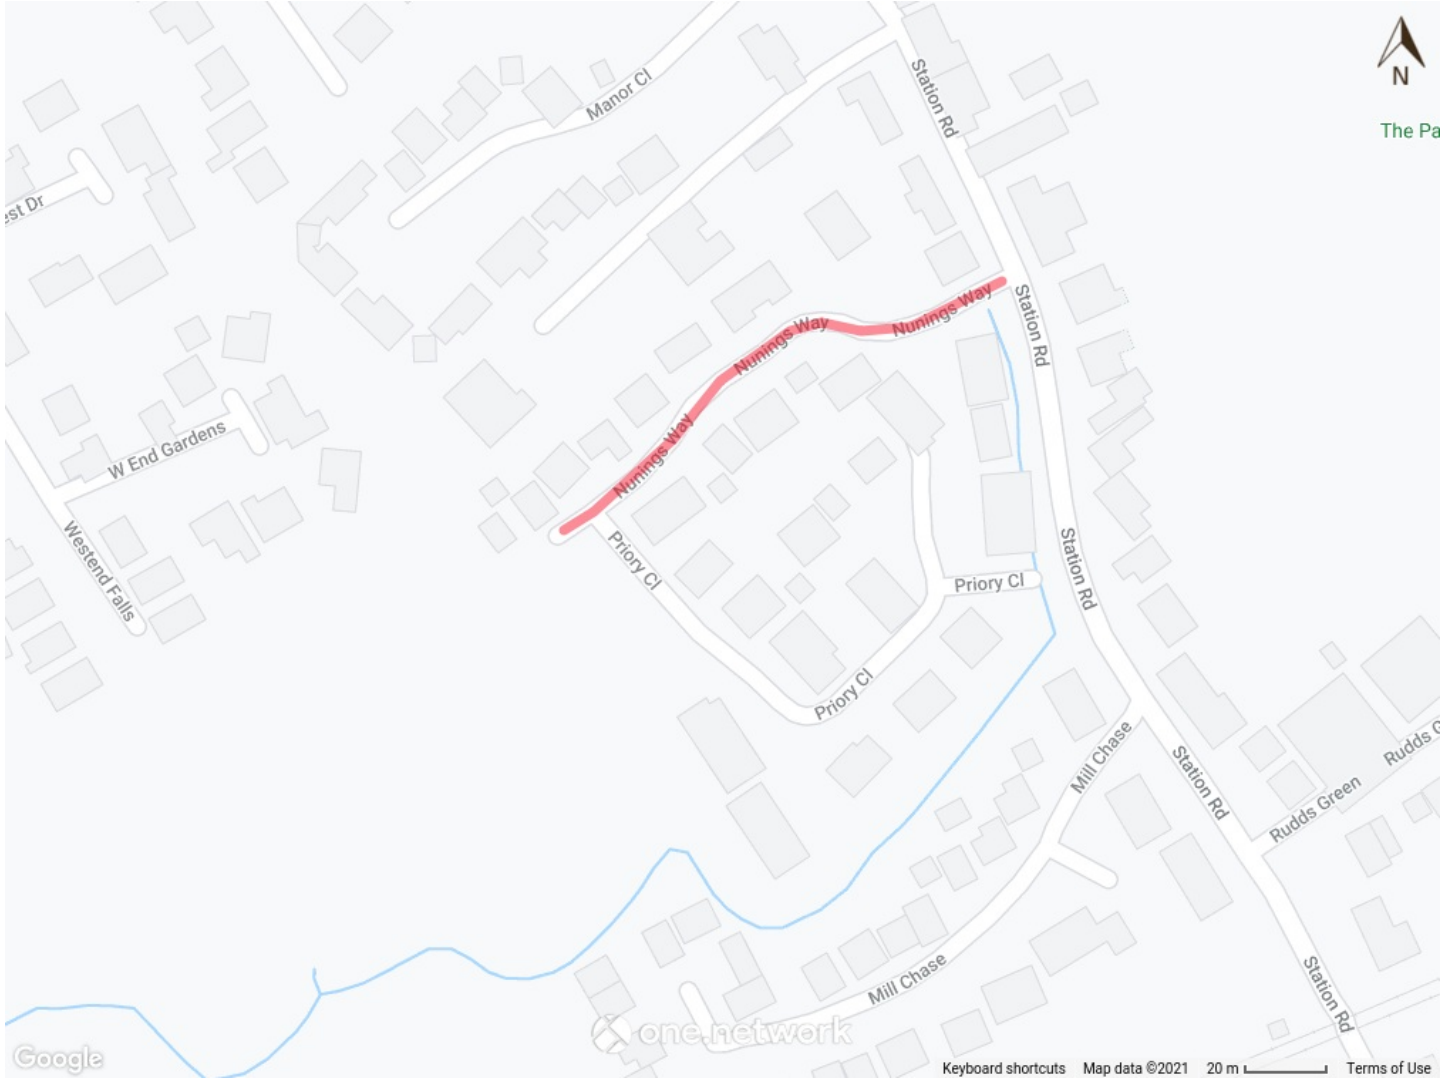

**PROPOSED PLAN OF WORKS AND ASSOCIATED DIVERSION**

**Site :** Nafferton - Nunings way    **Plan Number:** 124189931    **Dates:** 20th December 2021    **Drawn by:** Becky Kitchen

Map data © [Google Terms of Use](#)